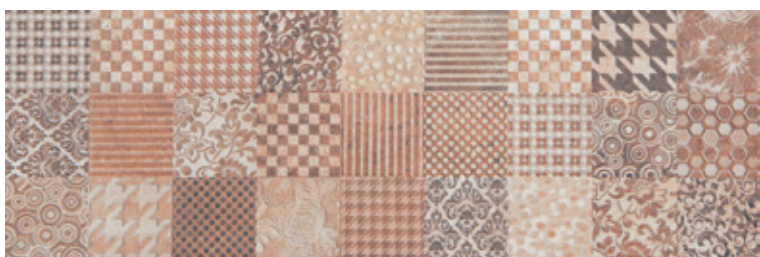

**MAURIZIO
DI ROMA**
DISEÑO E INTERIORISMO APLICADO

Original
VINTAGE
Quality
SINCE 1961

Carpet Sand / Vestige

Carpet Sand

Carpet Sand
100x100 cm

Carpet Sand Decor
100x100 cm

Carpet Vestige
100x100 cm

Carpet Vestige Decor
100x100 cm

Carpet Vestige

normann
COPENHAGEN

Anexus Blue / Blue Mix

Anexus Blue
19x57 cm

Anexus Blue Mix
19x57 cm

Anexus Trendy Blue
19x57 cm

Anexus Brown
19x57 cm

Anexus Brown Mix
19x57 cm

Anexus Trendy Brown
19x57 cm

Anexus Trendy Brown

Metro Black / White

Metro Red

Metro Black

Metro White

Metro Black

Metro White