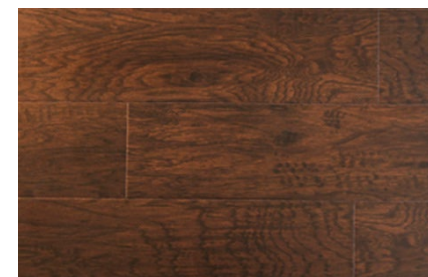

IMPERIAL PLUS

Gala Oak White

8 mm

24.4 cm

Residencial