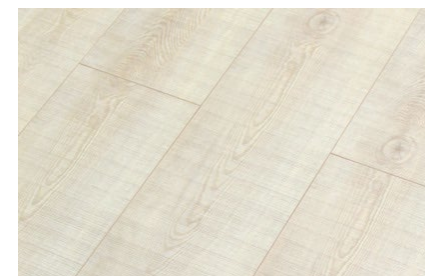

Eiche Chair

8 mm	24.3 cm	Mate	Residencial
------	---------	------	-------------

PALERMO

Sawn Maple

Saddle Oak

Blanched Oak

Rustic Iron

Brown Washed Oak