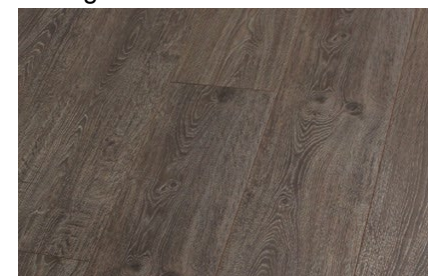

Slate

8 mm

24.4 cm

Residencial