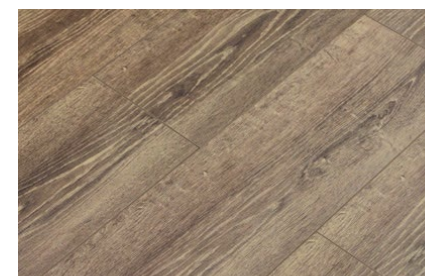

Eiche Chair

8 mm	24.3 cm	Mate	Residencial
------	---------	------	-------------

PALERMO

Sawn Maple

Saddle Oak

Blanched Oak

Rustic Iron

Brown Washed Oak