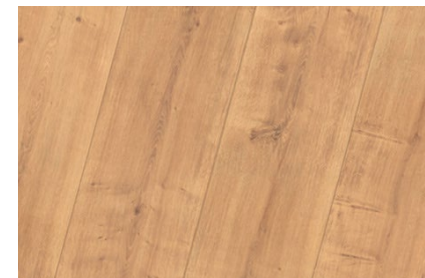

KING SIZE

Arlington

8 mm	32.6 cm	Mate	Residencial