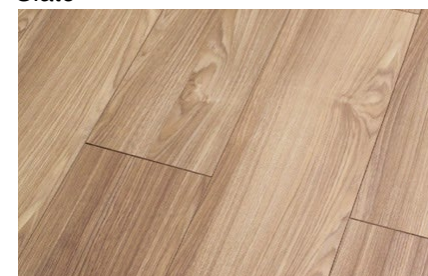

8 mm

24.4 cm

Residencial

Slate

8 mm

24.4 cm

Residencial

Walnut Plazzo