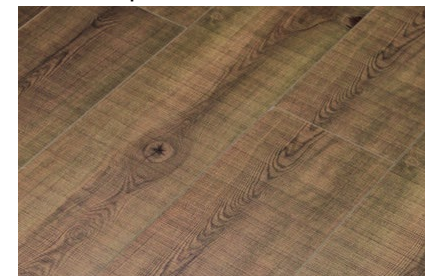

Eiche Chair

8 mm	24.3 cm	Mate	Residencial
------	---------	------	-------------

PALERMO

Sawn Maple

Saddle Oak

Blanched Oak

Rustic Iron

Brown Washed Oak