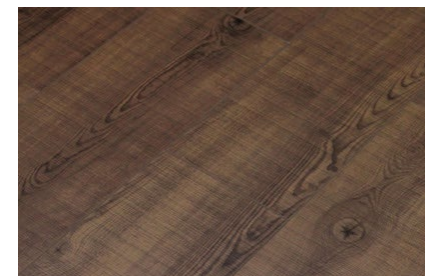

Eiche Chair

8 mm	24.3 cm	Mate	Residencial
------	---------	------	-------------

PALERMO

Sawn Maple

Saddle Oak

Blanched Oak

Rustic Iron

Brown Washed Oak